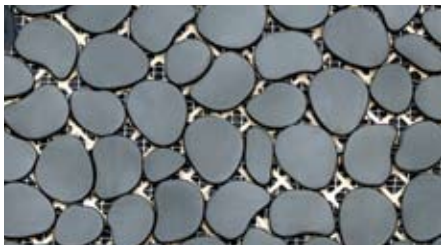

9010 Umbra ©
Solistone Copyright © 2008. All rights reserved.