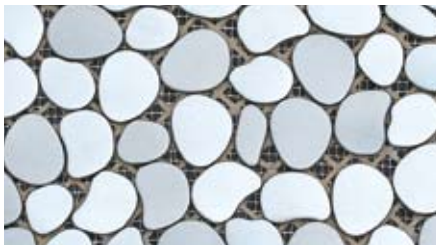

9011 Aurora ©
Solistone Copyright © 2008. All rights reserved.