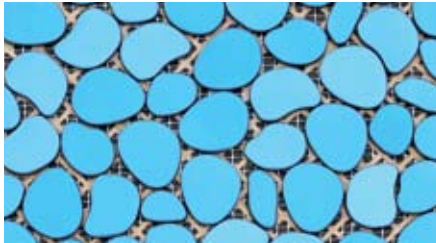

9006 Radiant