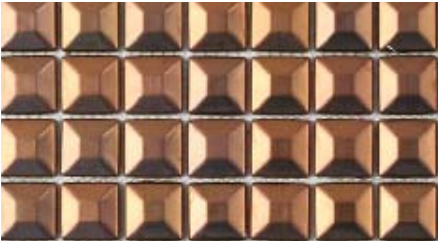

Byzantine

Maximus

Zeno

Style	Mesh Tile
Tile Size	12" x 12" (30.5x30.5cm)
Thickness	.25" (0.6cm)
Finish	Polished
Application	Interior/Exterior, Vertical Application Only

During manufacturing, color is infused into stainless steel through the ti-plating process. As a result, color may vary. Please contact us to request a sample of our current assortment.
