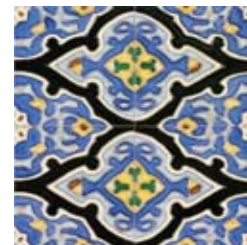

Maresol

Nova

Piramide

Reina

Remolinos

Rio

Rombo

Trebol

Tulipan

Vereda

---

Style	Tile
Tile Size	6" x 6" (15.2x15.2cm)
Thickness	.25" (0.635cm)
Application	Exterior/Interior, Wall only

*All ceramic tiles are hand-painted. Glazed thickness will vary from tile to tile, resulting in color variation. Hand-painted ceramic tiles will craze and crackle over time, which is intentional and a desired effect. Contact SOLI for a sample of our current assortment.*