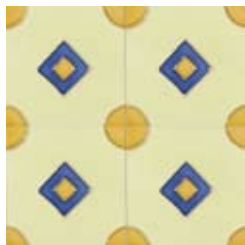

Maresol

Nova

Piramide

Reina

Remolinos

Rio

Rombo

Trebol

Tulipan

Vereda

---

Style	Tile
Tile Size	6" x 6" (15.2x15.2cm)
Thickness	.25" (0.635cm)
Application	Exterior/Interior, Wall only

*All ceramic tiles are hand-painted. Glazed thickness will vary from tile to tile, resulting in color variation. Hand-painted ceramic tiles will craze and crackle over time, which is intentional and a desired effect. Contact SOLI for a sample of our current assortment.*