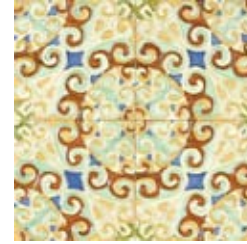

Maresol

Nova

Piramide

Reina

Remolinos

Rio

Rombo

Trebol

Tulipan

Vereda

---

Style	Tile
Tile Size	6" x 6" (15.2x15.2cm)
Thickness	.25" (0.635cm)
Application	Exterior/Interior, Wall only

*All ceramic tiles are hand-painted. Glazed thickness will vary from tile to tile, resulting in color variation. Hand-painted ceramic tiles will craze and crackle over time, which is intentional and a desired effect. Contact SOLI for a sample of our current assortment.*