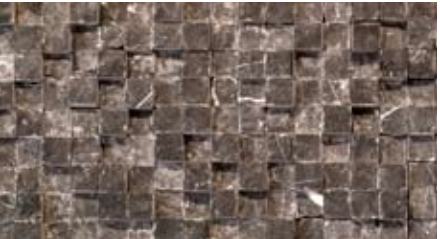

4012 Salon

4013 Cezanne

4014 Dufy

4015 Chagall

4016 Du Champ

4017 Gris

---

Style	Mesh-Mounted Mosaic
Tile Size	12" x 12" (30.5 x 30.5cm)
Cube Size	.5" x .5" (1.27 x 1.27cm) cubes
Thickness	Variable
Application	Exterior/Interior

*During manufacturing, the cubes are hand sorted into matching colors and sizes and individually glued onto mesh backing. The sheets of tile can be trimmed to any shape and are flexible to allow contouring when necessary. It is not unusual to find occasional imperfections, veins, and lines of separation within each cube. This variation is considered to be a desired feature in the product.*