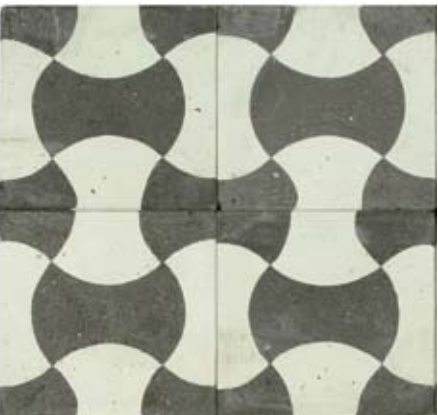

Antibes

Chartres

Toulon

Orleans

---

Finish	Honed
Style	Tile
Tile Size	7.75" x 7.75" (19.7 x 19.7cm)
Thickness	.5" (1.3cm)
Application	Exterior/Interior

*Encaustic tiles are a handmade product. It is not unusual to find occasional flaws, veins and lines of separation within each tile. This variation is considered to be a desired feature in the product. Custom designs are also available by Special Order. Please visit our website at [www.soliusa.com](http://www.soliusa.com) for examples.*