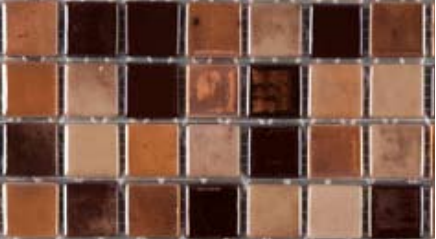

4010 Menthe

4020 Helios

4030 Iris

4040 Mist

4050 Flash

4060 Sparta

4070 Plume

4080 Blur

4090 L'Orange

Finish	Recycled Glass
Style	Mesh Mounted Mosaic
Tile Size	12.5" x 12.5"
Square Size	1" x 1"
Thickness	.1875" (.5cm)
Application	Exterior/Interior, Suitable for Wet Areas, including pools, fountains and spas

Luxor Glass mosaics are composed of recycled glass material. As a result, color may vary. Each tile is hand sorted and individually glued onto the backing. The sheets of tile can be trimmed to any shape and are flexible to allow contouring when necessary. Please contact us to request a sample from our current assortment.