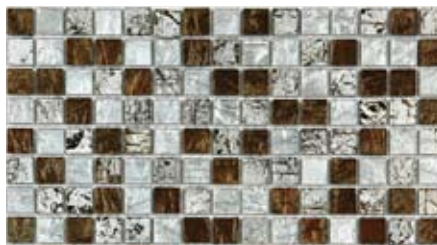

## Subway

9054 Golden Willow

9055 Juniper

9056 Octotillo

9057 Palo Verde

9058 Silver Maple

9059 Tamarind

9060 Wisteria

## Micro

9100 Hawthorn

9101 Palisade

9102 Harvest

9103 Winter Burch

9104 Spruce

---

Finish	Colored Glass
Style	Interlocking Mesh-Mounted Mosaic
Tile Size	12" x 12"
Piece Size	4" x 1.5"
Thickness	.25" (0.6cm)
Application	Interior Application Only, Vertical Surfaces Only

Finish	Colored Glass
Style	Mesh-Mounted Mosaic
Tile Size	12" x 12"
Piece Size	5/8" x 5/8"
Thickness	.125" (0.3cm)
Application	Interior Application Only, Vertical Surfaces Only

*During manufacturing, color is bonded to the back of the glass tiles. As a result, color will vary from lot to lot. Tiles should not be installed in areas exposed to direct sunlight, as color will change. Please contact us to request a sample from our current assortment.*