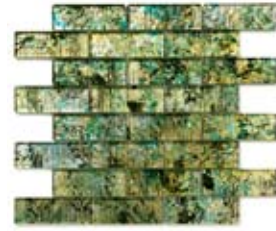

## Subway

9054 Golden Willow

9055 Juniper

9056 Octotillo

9057 Palo Verde

9058 Silver Maple

9059 Tamarind

9060 Wisteria

## Micro

9100 Hawthorn

9101 Palisade

9102 Harvest

9103 Winter Burch

9104 Spruce

---

Finish	Colored Glass
Style	Interlocking Mesh-Mounted Mosaic
Tile Size	12" x 12"
Piece Size	4" x 1.5"
Thickness	.25" (0.6cm)
Application	Interior Application Only, Vertical Surfaces Only

Finish	Colored Glass
Style	Mesh-Mounted Mosaic
Tile Size	12" x 12"
Piece Size	5/8" x 5/8"
Thickness	.125" (0.3cm)
Application	Interior Application Only, Vertical Surfaces Only

*During manufacturing, color is bonded to the back of the glass tiles. As a result, color will vary from lot to lot. Tiles should not be installed in areas exposed to direct sunlight, as color will change. Please contact us to request a sample from our current assortment.*