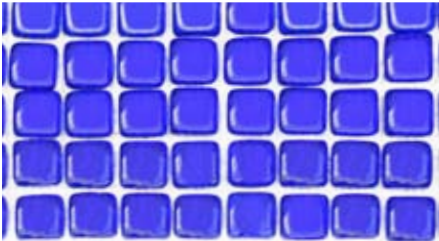

9022 Opal

9022su Opalescent

9027 Lolite

9028 Griphite

Finish	Polished Colored Glass
Style	Mesh-Mounted Mosaic
Tile Size	12" x 12" (30 x 30cm)
Cube Size	1" x 1" (2.5 x 2.5cm)
Thickness	.5" (1.27cm)
Application	Exterior/Interior, Vertical Surfaces Only

As glass is infused with color during the manufacturing process, color may vary. Each tile is hand sorted and individually glued onto the backing. The sheets of tile can be trimmed to any shape and are flexible to allow contouring when necessary. Please contact us to request a sample from our current assortment.
