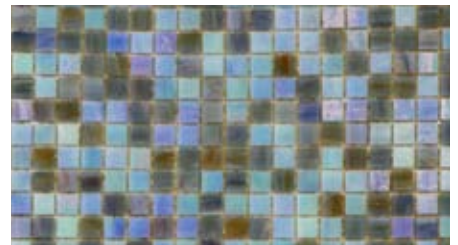

Mosaic

Chinoiserie

Bauhaus

Nouveau

Rococo

Moreau

Metro

Wilde

Mallarme

Isadora

Lutrec

Etienne

Bourdelle

Baudelaire

Bovary

Style	Interlocking Mesh Tile
Tile Size	12.5" x 12.5" (31.75 x 31.75cm)
Thickness	.125" (0.3cm)
Finish	Polished
Application	Interior/Exterior, Vertical Surfaces Only

As glass is painted with color during the manufacturing process, color may vary. Each tile is hand sorted and individually glued onto the backing. The sheets of tile can be trimmed to any shape and are flexible to allow contouring when necessary. Please contact us to request a sample of our current assortment.

Tile

9088 Glace

9089 Poivre

9090 Boheme

Style	Thru-Body Glass Tile
Tile Size	1-15/16" x 7-7/8"
Thickness	.125" (0.3cm)
Finish	Polished
Application	Interior/Exterior, Vertical Surfaces Only

As glass is painted with color during the manufacturing process, color may vary. Please contact us to request a sample of our current assortment.