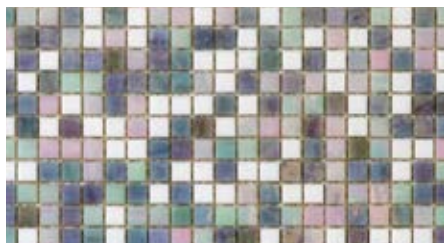

Mosaic

Chinoiserie

Bauhaus

Nouveau

Rococo

Moreau

Metro

Wilde

Mallarme

Isadora

Lutrec

Etienne

Bourdelle

Baudelaire

Bovary

Style	Interlocking Mesh Tile
Tile Size	12.5" x 12.5" (31.75 x 31.75cm)
Thickness	.125" (0.3cm)
Finish	Polished
Application	Interior/Exterior, Vertical Surfaces Only

As glass is painted with color during the manufacturing process, color may vary. Each tile is hand sorted and individually glued onto the backing. The sheets of tile can be trimmed to any shape and are flexible to allow contouring when necessary. Please contact us to request a sample of our current assortment.