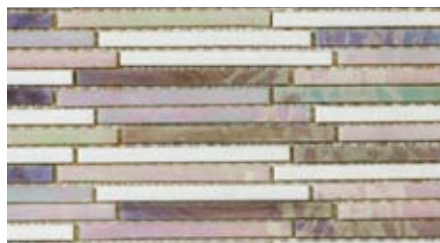

Mallarme

Isadora

Lutrec

Etienne

Bourdelle

Baudelaire

Bovary

Style	Interlocking Mesh Tile
Tile Size	12.5" x 12.5" (31.75 x 31.75cm)
Thickness	.125" (0.3cm)
Finish	Polished
Application	Interior/Exterior, Vertical Surfaces Only

As glass is painted with color during the manufacturing process, color may vary. Each tile is hand sorted and individually glued onto the backing. The sheets of tile can be trimmed to any shape and are flexible to allow contouring when necessary. Please contact us to request a sample of our current assortment.

Tile

9088 Glace

9089 Poivre

9090 Boheme

Style	Thru-Body Glass Tile
Tile Size	1-15/16" x 7-7/8"
Thickness	.125" (0.3cm)
Finish	Polished
Application	Interior/Exterior, Vertical Surfaces Only

As glass is painted with color during the manufacturing process, color may vary. Please contact us to request a sample of our current assortment.