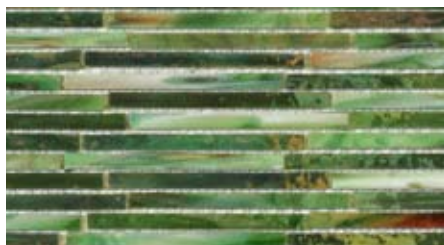

Mosaic

Chinoiserie

Bauhaus

Nouveau

Rococo

Moreau

Metro

Wilde

Mallarme

Isadora

Lutrec

Etienne

Bourdelle

Baudelaire

Bovary

Style	Interlocking Mesh Tile
Tile Size	12.5" x 12.5" (31.75 x 31.75cm)
Thickness	.125" (0.3cm)
Finish	Polished
Application	Interior/Exterior, Vertical Surfaces Only

As glass is painted with color during the manufacturing process, color may vary. Each tile is hand sorted and individually glued onto the backing. The sheets of tile can be trimmed to any shape and are flexible to allow contouring when necessary. Please contact us to request a sample of our current assortment.

Tile

9088 Glace

9089 Poivre

9090 Boheme

Style	Thru-Body Glass Tile
Tile Size	1-15/16" x 7-7/8"
Thickness	.125" (0.3cm)
Finish	Polished
Application	Interior/Exterior, Vertical Surfaces Only

As glass is painted with color during the manufacturing process, color may vary. Please contact us to request a sample of our current assortment.