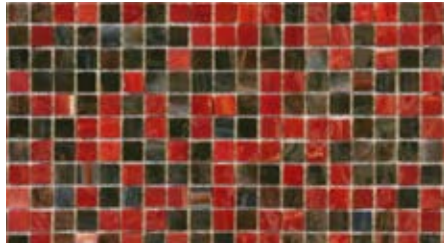

Mosaic

Chinoiserie

Bauhaus

Nouveau

Rococo

Moreau

Metro

Wilde

Mallarme

Isadora

Lutrec

Etienne

Bourdelle

Baudelaire

Bovary

Style	Interlocking Mesh Tile
Tile Size	12.5" x 12.5" (31.75 x 31.75cm)
Thickness	.125" (0.3cm)
Finish	Polished
Application	Interior/Exterior, Vertical Surfaces Only

As glass is painted with color during the manufacturing process, color may vary. Each tile is hand sorted and individually glued onto the backing. The sheets of tile can be trimmed to any shape and are flexible to allow contouring when necessary. Please contact us to request a sample of our current assortment.