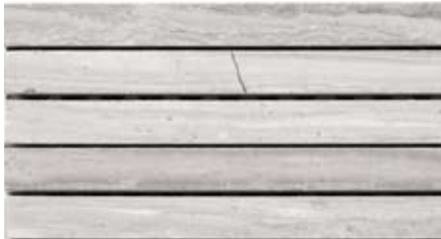

Light

Strip Mosaic