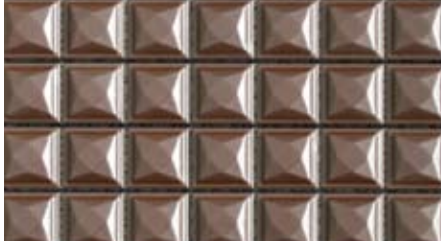

Black

White

Bronze

Brown

Gray

Silver

Description	Katana
Style	Mesh Tile
Tile Size	11.8" x 11.8"
Thickness	.125" (0.3cm)
Application	Interior/Exterior, Vertical Only

During the manufacturing process, ceramic tile is molded and fired to its respective shape. Color is then applied to the tiles and fired again. Variations in color and texture are inherent to the product and are considered to be a desired feature in the material. Please contact us for a sample of our current assortment.
