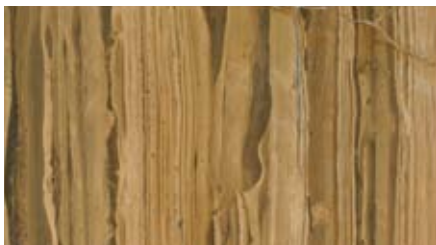

Impala Polished

Madagascar Polished

Madagascar Acid-Etched

Mozambique Polished

Russet Light Polished

Russet Dark Polished

Serengeti Polished

Tanzania Polished

Zanzibar Vein Cut Acid-Etched

Zanzibar Vein Cut Polished

Zanzibar Cross Cut Polished

| | |
|-------------|---|
| Style | Tile |
| Tile Size | 12" x 24" (30.5 x 61cm) - Madagascar, Mozambique, Russet Light, Tanzania and Zanzibar 24" x 24" (61 x 61cm) - Russet Dark, Zanzibar Acid-Etched 18" x 36" (45.7 x 91.4cm) - Impala, Serengeti |
| Thickness | Variable by Color |
| Application | Exterior/Interior |

Marble is a natural product, subject to variation in color. It is not unusual to find occasional imperfections, veins, and lines of separation within the tiles. The variation is considered to be a desired feature in the product. Please contact us to request a sample from our current assortment. Custom sizes and finishes are available for large quantities via Special Order.
