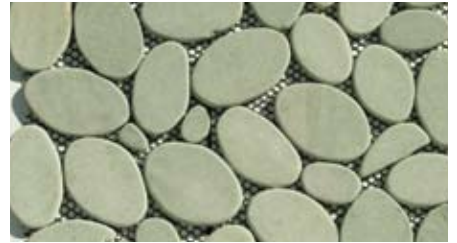

Pebble Royale

Arabela

Ticuna

Andoa

Bora

Jebero

Slate Royale

Andes

Cuzco

Inca

De Soto

Pizarro

Style	Mesh-Mounted Mosaic
Tile Size	18" x 18" - Pebble Royale 21" x 23" - Slate Royale
Pebble Size	3" - 6" (7.6 - 15.2cm)
Thickness	.5" - .75" (1.3 - 1.9cm)
Application	Exterior/Interior, Walls/Floors

Royale Mosaic tiles are comprised of natural sandstone, limestone, quartzite and slate tiles. Each tile is hand sorted and individually glued onto the backing. The sheets of tile can be trimmed to any shape and are flexible to allow contouring when necessary. It is not unusual to find occasional imperfections, veins and lines of separation within each tile. This variation is considered to be a desired feature in the product. Please contact us to request a sample from our current assortment.
