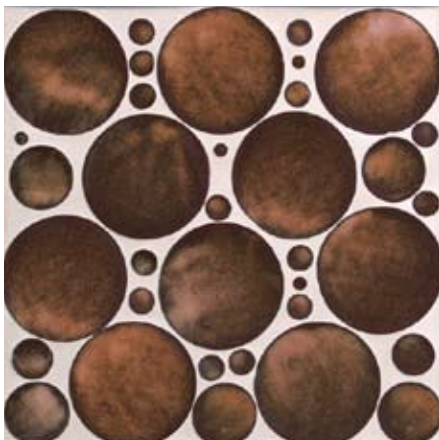

Designs

Color Blocks

Design Squares

Disque 0

Eclipse

Eye Candy with Swarovski Crystals

My Favorite

Polka Dots

Swerve

Color Options

Antique

Flurry

Crackle

Kelmcott Press

Ace

Eleanor