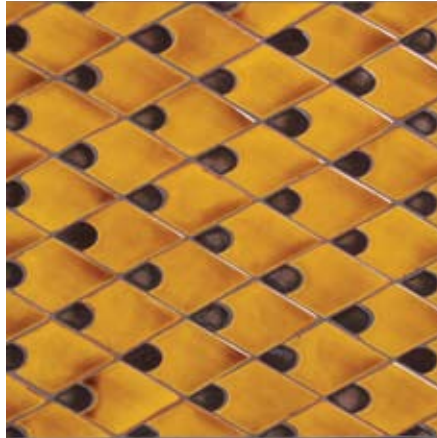

BonTon Designs are handmade ceramic tiles. Color variation is an inherent occurrence and will be more pronounced on specific colors of field tile. This variation is considered to be a desired feature in the product. Contact SOLI for V3 ratings on the specific color for your project.

Signature 2x2

Signature Diamond

Designs

Signature Diamond 2

Signature Diamond 3

Signature

Signature 2

Signature 3

Swerve

Color Options

Antique

Flurry

Crackle

Kelmcott Press

Ace

Eleanor