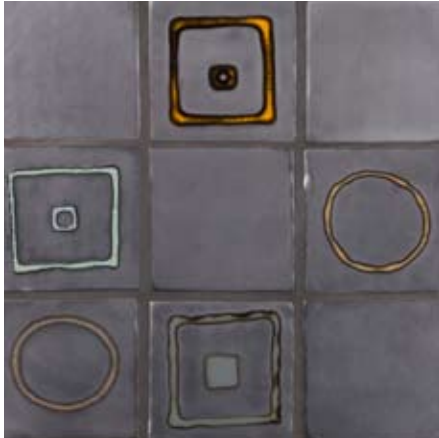

Style	Tile
Tile Size	9" x 12" - Cascade 0.75" round, 1.5" round, 2.125" round, 3.25" round, 6.5" Round - Polka Dots 2" x 2", 4" x 4" - Signature 6" - Signature Diamond 8.75" x 1.5" - Swerve
Thickness	0.375" (cm)
Application	Exterior/Interior, Wall and Floor

BonTon Designs are handmade ceramic tiles. Color variation is an inherent occurrence and will be more pronounced on specific colors of field tile. This variation is considered to be a desired feature in the product. Contact SOLI for V3 ratings on the specific color for your project.

Designs

Color Blocks

Design Squares

Disque 0

Eclipse

Eye Candy with Swarovski Crystals

My Favorite

Polka Dots

Swerve

Color Options

Antique

Flurry

Crackle

Kelmcott Press

Ace

Eleanor