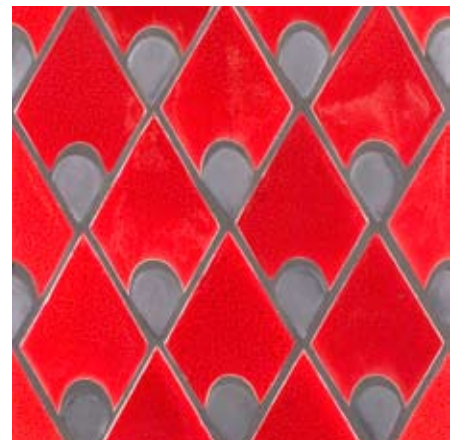

BonTon Designs are handmade ceramic tiles. Color variation is an inherent occurrence and will be more pronounced on specific colors of field tile. This variation is considered to be a desired feature in the product. Contact SOLI for V3 ratings on the specific color for your project.

Designs

Color Blocks

Design Squares

Disque 0

Eclipse

Eye Candy with Swarovski Crystals

My Favorite

Polka Dots

Signature 2x2

Signature Diamond

Designs

Signature Diamond 2

Signature Diamond 3

Signature

Signature 2

Signature 3

Swerve

Color Options

Antique

Flurry

Crackle

Kelmcott Press

Ace

Eleanor