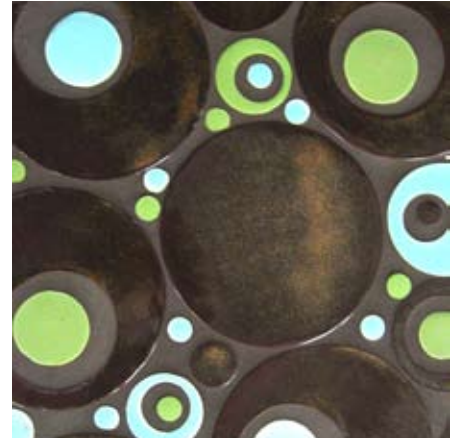

BonTon Designs are handmade ceramic tiles. Color variation is an inherent occurrence and will be more pronounced on specific colors of field tile. This variation is considered to be a desired feature in the product. Contact SOLI for V3 ratings on the specific color for your project.

Designs

Color Blocks

Design Squares

Disque 0

Eclipse

Eye Candy with Swarovski Crystals

My Favorite

Polka Dots

Swerve

Color Options

Antique

Flurry

Crackle

Kelmcott Press

Ace

Eleanor

Foret

Lofte

Shadow

Color Options

Calder

Pepper